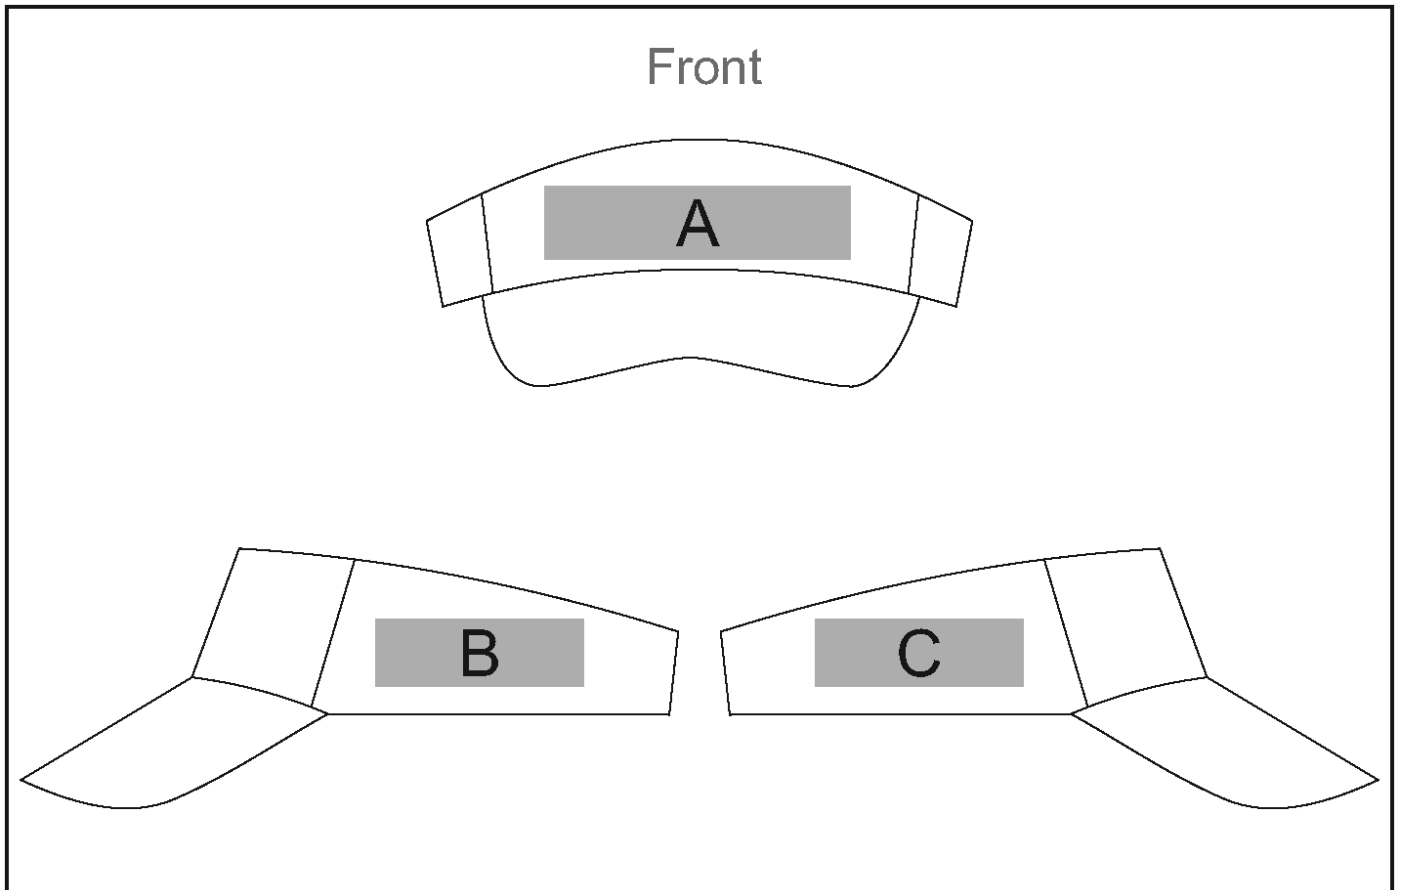

ALT-BVS

Basic Sun Visor

Need to know:

Branding Options:

Position A

1. Screen Print (SA)
1 Colour
Size: 80mm wide x 30mm high
2. Embroidery (EM-CAPFRONT)
N/A
Size: 80mm wide x 30mm high
3. Digital Transfer Caps (DTC-CAP)
Full Colour
Size: 100mm wide x 20mm high
4. Silicone - Coming soon (STP-A)
N/A
Size: 30mm wide x 30mm high
5. Silicone - Coming soon (STP-B)
N/A
Size: 50mm wide x 30mm high
6. Silicone - Coming soon (STP-C)
N/A
Size: 80mm wide x 30mm high

Position C

1. Screen Print (SA)
1 Colour
Size: 100mm wide x 20mm high
2. Embroidery (EM-CAPSIDE)
N/A
Size: 70mm wide x 20mm high
3. Digital Transfer Caps (DTC-CAP)
Full Colour
Size: 100mm wide x 20mm high
4. Silicone - Coming soon (STP-A)
N/A
Size: 30mm wide x 20mm high
5. Silicone - Coming soon (STP-B)
N/A
Size: 50mm wide x 20mm high
6. Silicone - Coming soon (STP-C)
N/A
Size: 80mm wide x 20mm high
7. Silicone - Coming soon (STP-D)
N/A
Size: 100mm wide x 20mm high

Position B

1. Screen Print (SA)
1 Colour
Size: 100mm wide x 20mm high
2. Embroidery (EM-CAPSIDE)
N/A
Size: 70mm wide x 20mm high
3. Digital Transfer Caps (DTC-CAP)
Full Colour
Size: 100mm wide x 20mm high
4. Silicone - Coming soon (STP-A)
N/A
Size: 30mm wide x 20mm high
5. Silicone - Coming soon (STP-B)
N/A
Size: 50mm wide x 20mm high
6. Silicone - Coming soon (STP-C)
N/A
Size: 80mm wide x 20mm high
7. Silicone - Coming soon (STP-D)
N/A
Size: 100mm wide x 20mm high